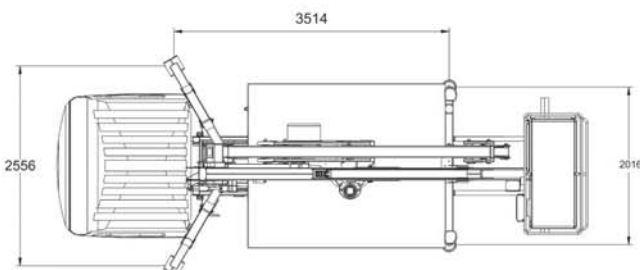

* Changeable data according to the truck