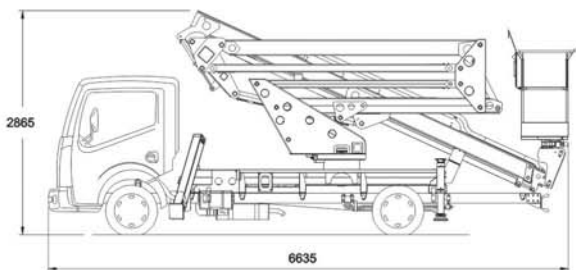

* Changeable data according to the truck